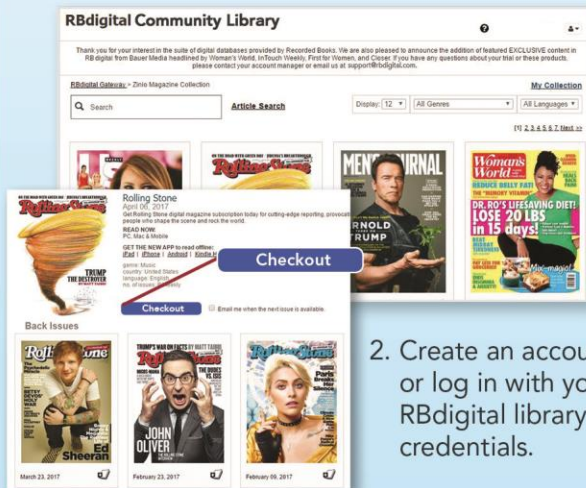

Check out your library's website or visit the information desk for more details.

Getting Started

RBdigital can be found on your library's website.

To enjoy RBdigital's wide selection of popular magazines, follow these simple instructions.

1. Browse the collection and check out any title you like by selecting the **CHECKOUT NOW** icon or clicking on the cover for more information about the publication and then selecting **CHECKOUT**.

2. Create an account or log in with your RBdigital library credentials.

3. Click **KEEP BROWSING** OR **START READING**. You may also opt-in to receive email notifications of when the next issue is available.

Reading Online in Your Browser

1. Click **START READING** to instantly read your magazine on your computer or mobile-device browser. The viewer will open a second window.